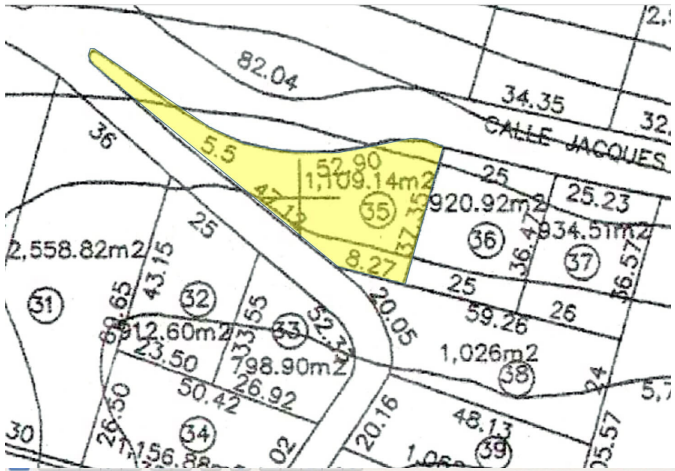

Plans

Sales and rentals
+52 744 107 4026
+52 744 446 7080

House remodeling
+52 744 224 9669

Whatsapp attention
+52 744 107 4026