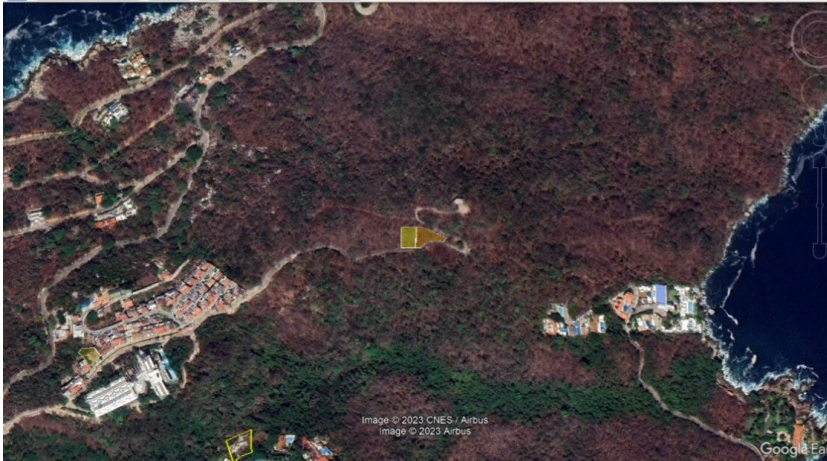

Plans

Sales and rentals
+52 744 107 4026
+52 744 446 7080

House remodeling
+52 744 224 9669

Whatsapp attention
+52 744 107 4026