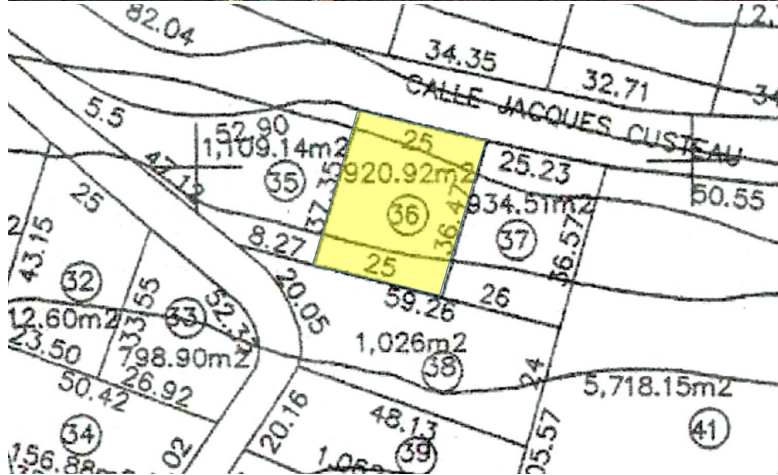

Plans

Sales and rentals
+52 744 107 4026
+52 744 446 7080

House remodeling
+52 744 224 9669

Whatsapp attention
+52 744 107 4026