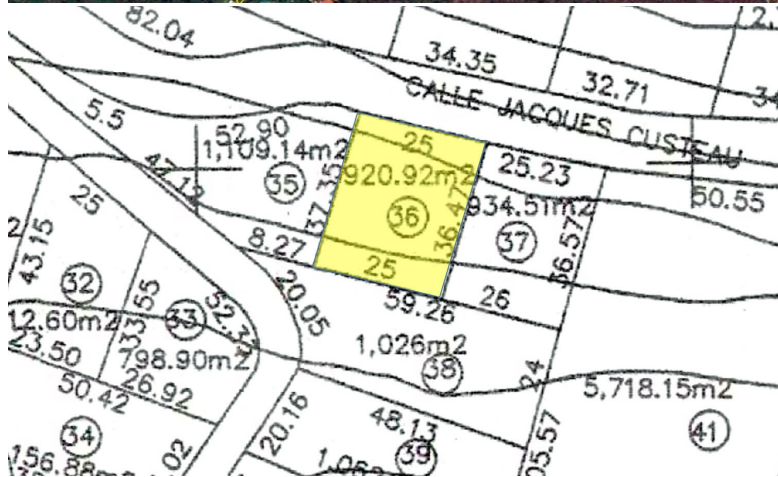

Plans

Sales and rentals
+52 744 107 4026
+52 744 446 7080

House remodeling
+52 744 224 9669

Whatsapp attention
+52 744 107 4026