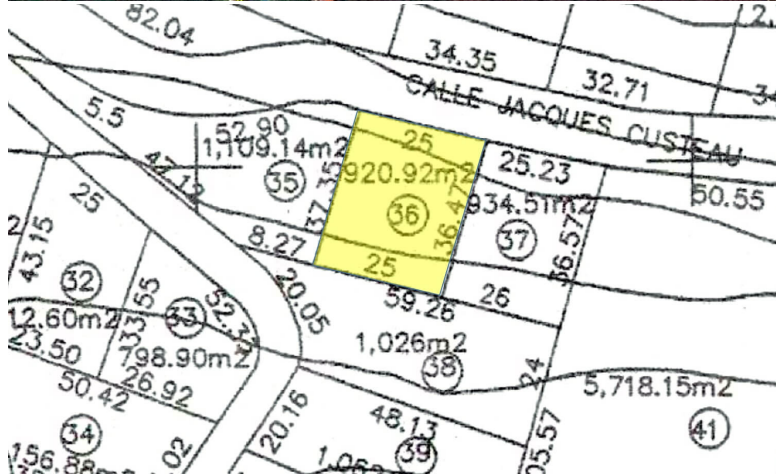

Plans

Sales and rentals
+52 744 107 4026
+52 744 446 7080

House remodeling
+52 744 224 9669

Whatsapp attention
+52 744 107 4026