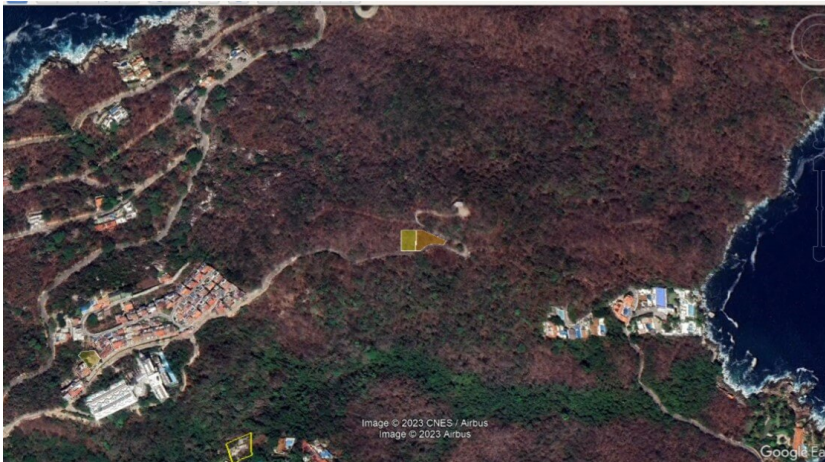

Plans

Sales and rentals
+52 744 107 4026
+52 744 446 7080

House remodeling
+52 744 224 9669

Whatsapp attention
+52 744 107 4026