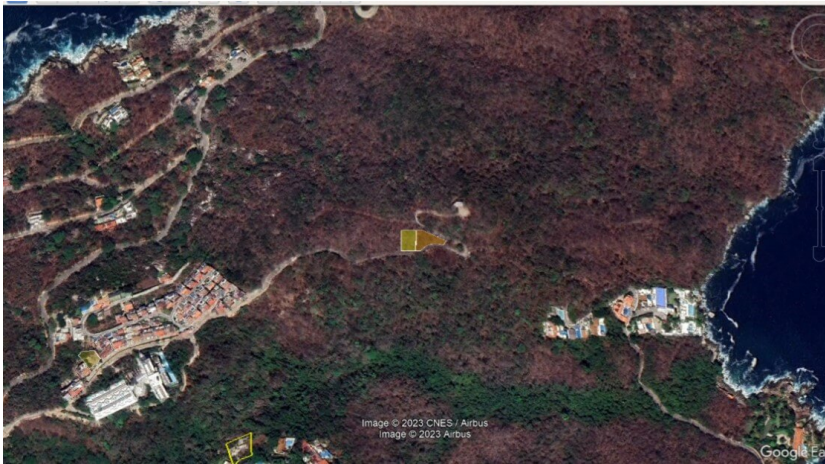

Plans

Sales and rentals
+52 744 107 4026
+52 744 446 7080

House remodeling
+52 744 224 9669

Whatsapp attention
+52 744 107 4026