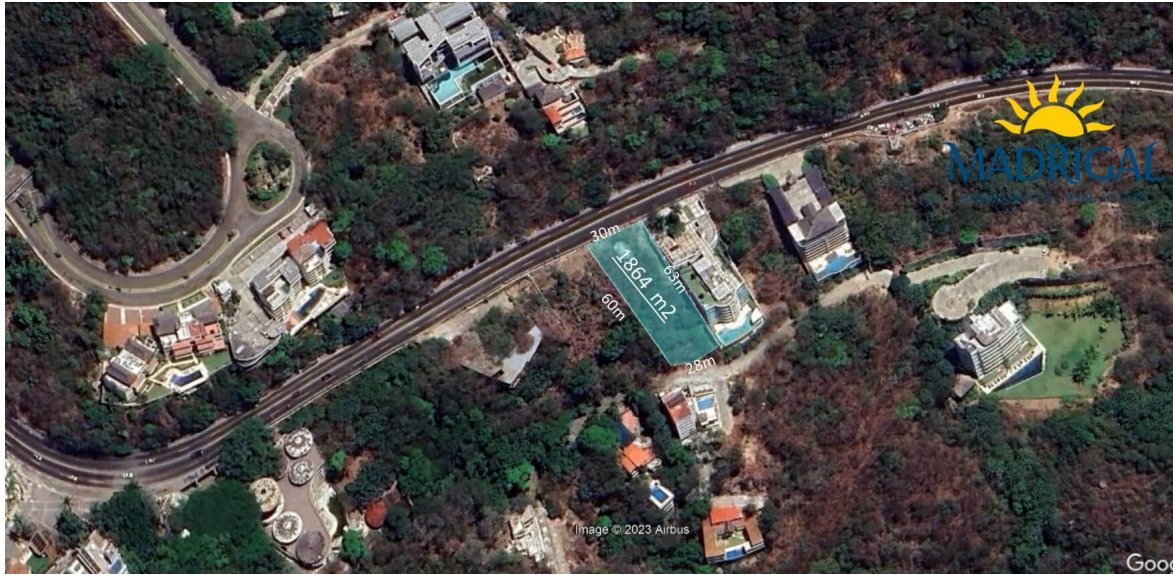

Plans

Sales and rentals
+52 744 107 4026
+52 744 446 7080

House remodeling
+52 744 224 9669

Whatsapp attention
+52 744 107 4026